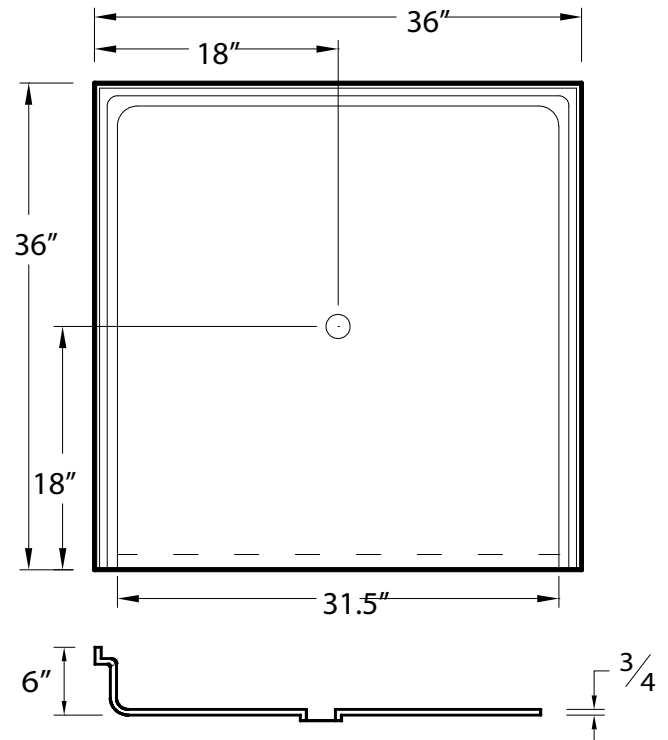

Acrylic Barrier Free Shower Pan 36" x 36"

Model APA3636BFPAN

36" x 36" x 6" outside dimensions,
31 1/2" x 31 1/2" inside dimensions

One piece acrylic shower pan with textured floor. Polished chrome drain assembly included.

3/4" barrier free threshold with pre-leveled and reinforced shower base for easy installation.