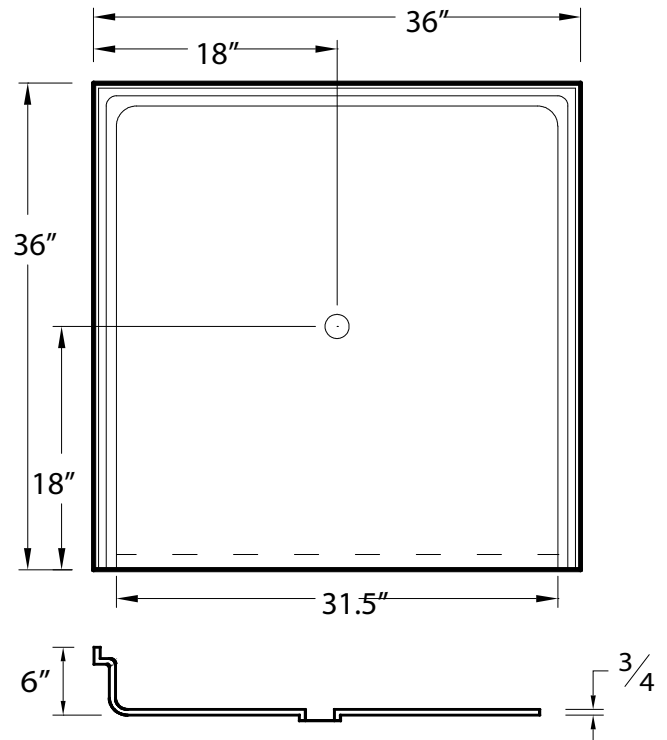

## Acrylic Barrier Free Shower Pan 36" x 36"

### Model APA3636BFPAN

36" x 36" x 6" outside dimensions,  
31 1/2" x 31 1/2" inside dimensions

One piece acrylic shower pan with textured floor. Polished chrome drain assembly included.

3/4" barrier free threshold with pre-leveled and reinforced shower base for easy installation.