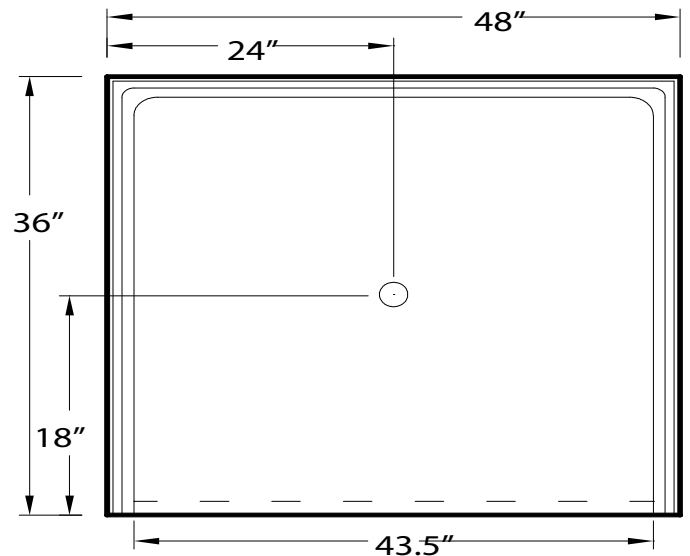

## Acrylic Barrier Free Shower Pan 48" x 36"

Drawing not to scale,  
All dimensions may vary up to 3/8"

### Model APA4836BFPAN

48" x 36" x 6" outside dimensions,  
43 1/2" x 31 1/2" inside dimensions

One piece acrylic shower pan with textured floor. Polished chrome drain assembly included.

3/4" barrier free threshold with pre-leveled and reinforced shower base for easy installation.