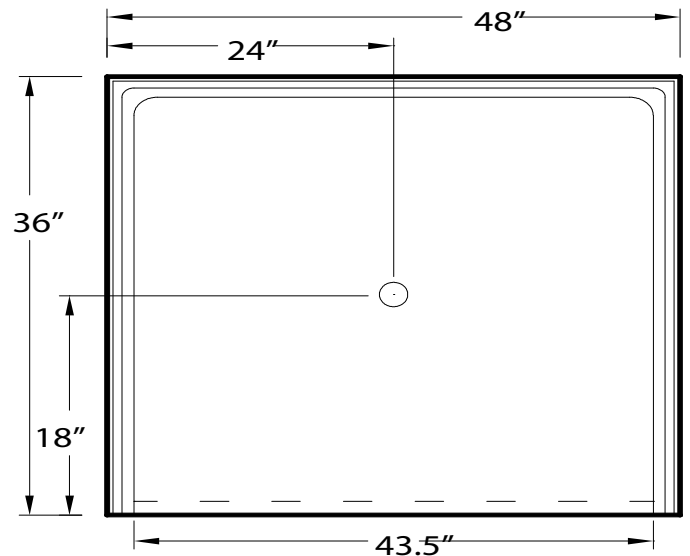

Acrylic Barrier Free Shower Pan 48" x 36"

Drawing not to scale,
All dimensions may vary up to 3/8"

Model APA4836BFPAN

48" x 36" x 6" outside dimensions,
43 1/2" x 31 1/2" inside dimensions

One piece acrylic shower pan with textured floor. Polished chrome drain assembly included.

3/4" barrier free threshold with pre-leveled and reinforced shower base for easy installation.