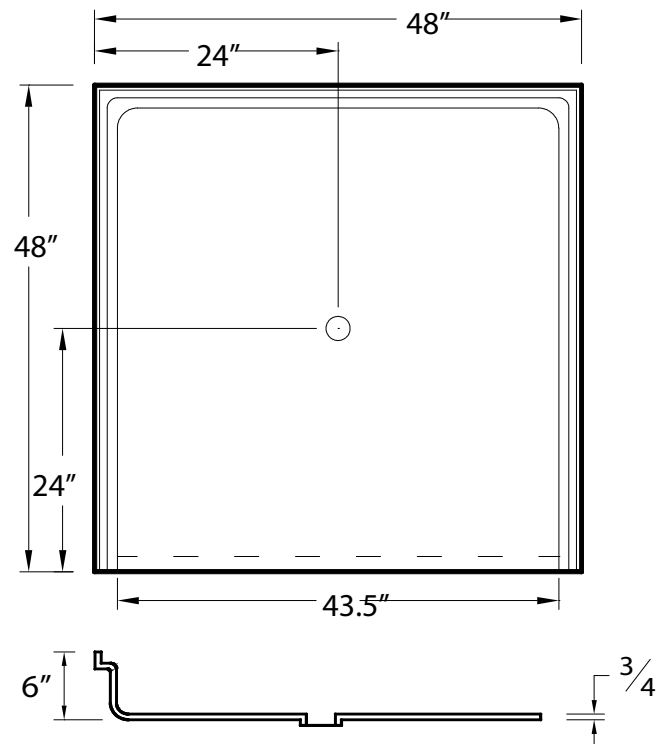

Acrylic Barrier Free Shower Pan 48" x 48"

Model APA4848BFPAN

48" x 48" x 6" outside dimensions,
43 1/2" x 43 1/2" inside dimensions

One piece acrylic shower pan with textured floor. Polished chrome drain assembly included.

3/4" barrier free threshold with pre-leveled and reinforced shower base for easy installation.