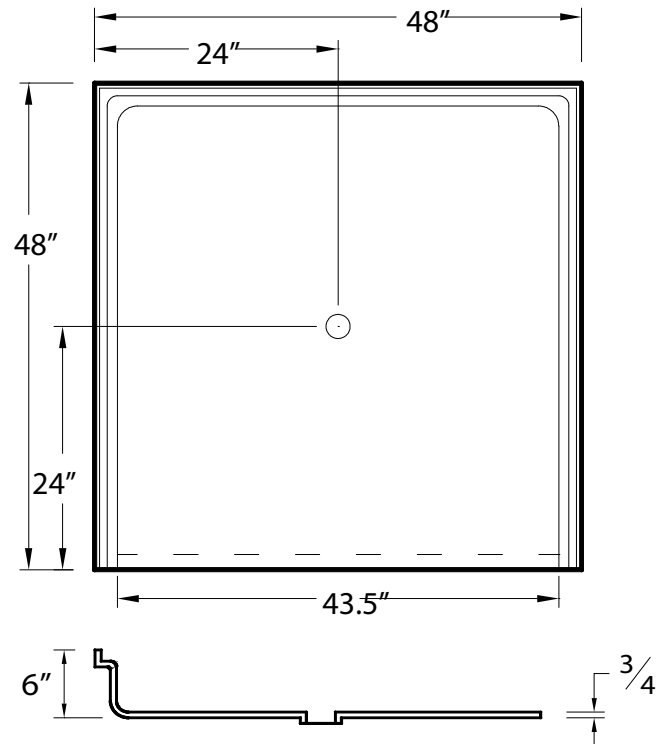

Acrylic Barrier Free Shower Pan 48" x 48"

Model APA4848BFPAN

48" x 48" x 6" outside dimensions,
43 1/2" x 43 1/2" inside dimensions

One piece acrylic shower pan with textured floor. Polished chrome drain assembly included.

3/4" barrier free threshold with pre-leveled and reinforced shower base for easy installation.