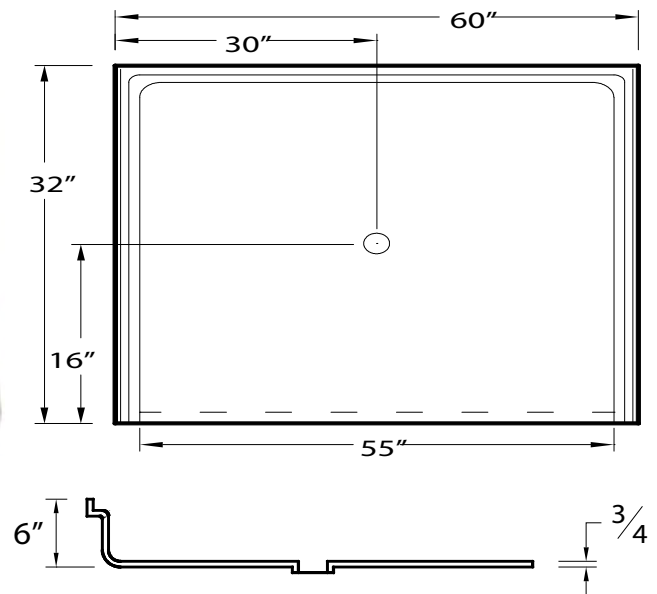

Acrylic Barrie Free Shower Pan 60" x 32"

Drawing not to scale,
All dimensions may vary up to 3/8"

Model APA6032BFPAN

60" x 32" x 6" outside dimensions,
55" x 29" inside dimensions

One piece acrylic shower pan with textured floor. Polished chrome drain assembly included.

3/4" barrier free threshold with pre-leveled and reinforced shower base for easy installation.