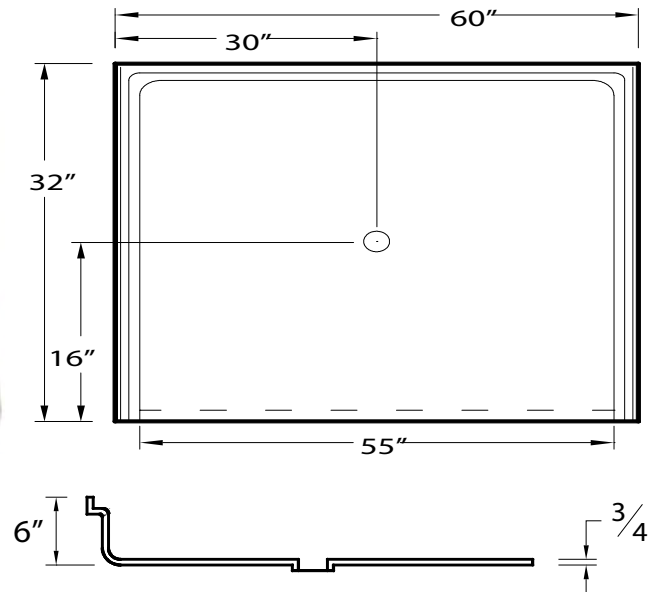

Acrylic Barrie Free Shower Pan 60" x 32"

Drawing not to scale,
All dimensions may vary up to 3/8"

Model APA6032BFPAN

60" x 32" x 6" outside dimensions,
55" x 29" inside dimensions

One piece acrylic shower pan with textured floor. Polished chrome drain assembly included.

3/4" barrier free threshold with pre-leveled and reinforced shower base for easy installation.