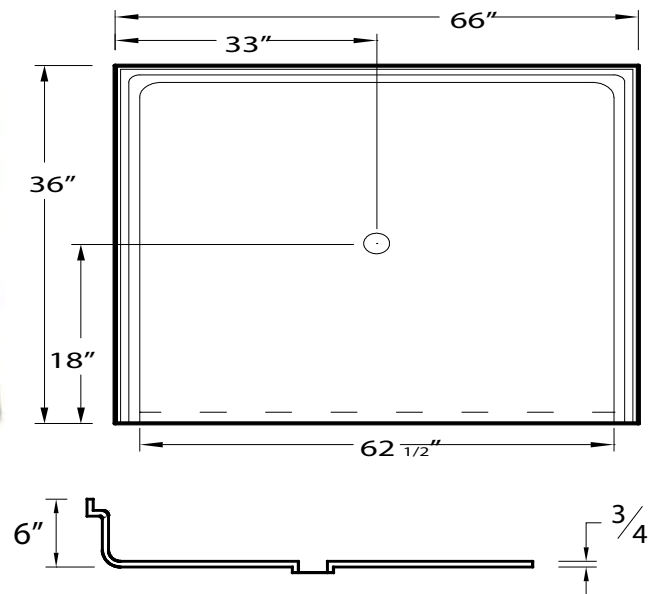

## Acrylic Roll in Shower Pan 66" x 36"

Drawing not to scale,  
All dimensions may vary up to 3/8"

### Model APA6636BFPAN

66" x 36" x 6" outside dimensions,  
62 1/2" x 32" inside dimensions

One piece acrylic shower pan with textured floor. Polished chrome drain assembly included.

3/4" barrier free threshold with pre-leveled and reinforced shower base for easy installation.