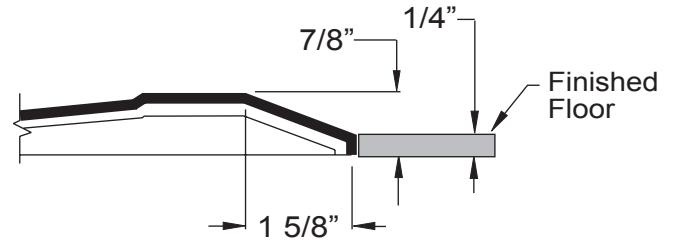

#### Product Features

- 48" x 37" x 4 1/2"
- One piece Shower Pan
- 7/8" barrier free threshold
- Self-supporting and pre-leveled shower base eliminates mud setting
- Easy to clean gelcoat finish
- Textured slip-resistant floor
- Center drain location

#### Code Compliance

- IPC International Plumbing Code
- UPC Uniform Plumbing Code
- ANSI Z124.2 Standards for Plastic Showers

TOP VIEW

FRONT ELEVATION

THRESHOLD VIEW

	A	B	C	D
4836 PAN	48 1/4"	24 1/8"	37 1/4"	18 1/8"