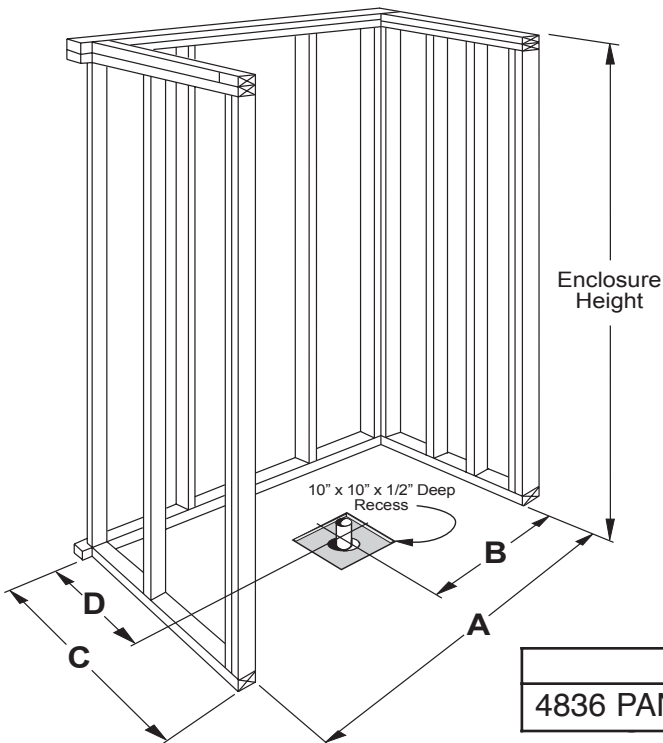

## Freedom Accessible Shower Pan 48" x 37"

Model APF4836BFPAN

48" x 37" x 4 1/2"

One Piece Shower Pan

7/8" barrier free threshold  
with pre-leveled and  
reinforced shower base  
for easy installation

Textured Floor

#### Product Features

- 48" x 37" x 4 1/2"
- One piece Shower Pan
- 7/8" barrier free threshold
- Self-supporting and pre-leveled shower base eliminates mud setting
- Easy to clean gelcoat finish
- Textured slip-resistant floor
- Center drain location

#### Code Compliance

- IPC International Plumbing Code
- UPC Uniform Plumbing Code
- ANSI Z124.2 Standards for Plastic Showers

TOP VIEW

FRONT ELEVATION

THRESHOLD VIEW

	A	B	C	D
4836 PAN	48 1/4"	24 1/8"	37 1/4"	18 1/8"