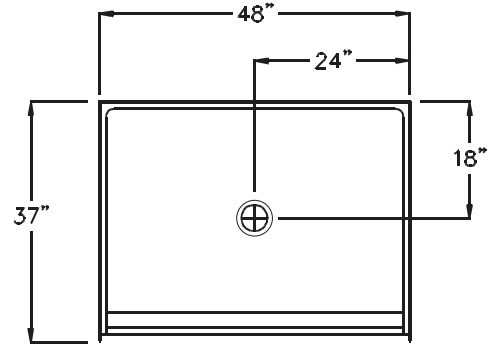

FREE OM SHOWERS

MODEL: APF4836BFPAN Freedom Accessible Shower Pan

Submittal Data

Product Features

- 48" x 37" x 4 1/2"
- One piece Shower Pan
- 7/8" barrier free threshold
- Self-supporting and pre-leveled shower base eliminates mud setting
- Easy to clean gelcoat finish
- Textured slip-resistant floor
- Center drain location

Code Compliance

- IPC International Plumbing Code
- UPC Uniform Plumbing Code
- ANSI Z124.2 Standards for Plastic Showers

TOP VIEW