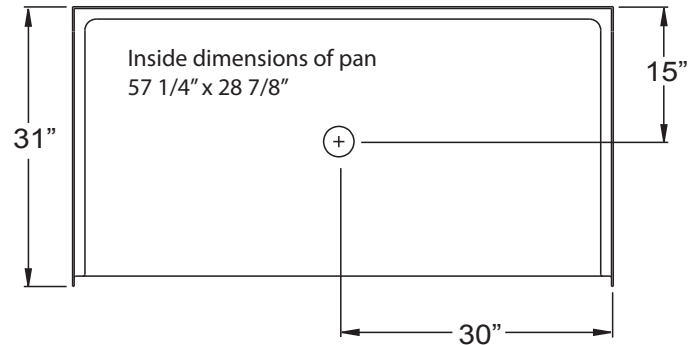

Freedom Accessible Shower Pan 60" x 31"

Model

APF6030BFPCAN75

60" x 31" x 4 1/4"

One Piece Shower Pan

3/4" barrier free threshold
with pre-leveled and
reinforced shower base
for easy installation

Textured Floor

30 Year Manufacturer's Limited Warranty

FREEDOM SHOWERS

MODEL: APF6030BFCPAN75 Freedom Accessible Shower Pan

Submittal Data

Product Features

- 60" x 31" x 4 1/4"
- 3/4" barrier free threshold.
- Self-supporting and pre-leveled shower base eliminates mud setting.
- Easy to clean gelcoat finish
- Textured slip-resistant floor
- Center drain location

Code Compliance

- IPC International Plumbing Code
- UPC Uniform Plumbing Code, Meets CSA Standards
- ANSI Z124.2 Standards for Plastic Showers

THRESHOLD VIEW

A	B	C	D
60 1/4"	30 1/8"	31 1/4"	15"