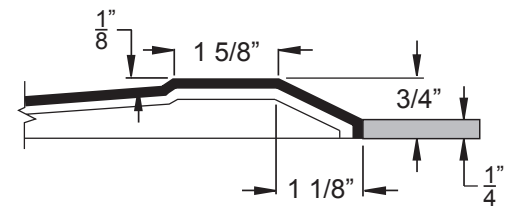

Freedom Accessible Shower Pan 60" x 31"

Model

APF6030BFPCAN75

60" x 31" x 4 1/4"

One Piece Shower Pan

3/4" barrier free threshold
with pre-leveled and
reinforced shower base
for easy installation

Textured Floor

30 Year Manufacturer's Limited Warranty

FREE OM SHOWERS

MODEL: APF6030BFCPAN75 Freedom Accessible Shower Pan

Submittal Data

Product Features

- 60" x 31" x 4 1/4"
- 3/4" barrier free threshold.
- Self-supporting and pre-leveled shower base eliminates mud setting.
- Easy to clean gelcoat finish
- Textured slip-resistant floor
- Center drain location

Code Compliance

- IPC International Plumbing Code
- UPC Uniform Plumbing Code, Meets CSA Standards
- ANSI Z124.2 Standards for Plastic Showers

THRESHOLD VIEW

A	B	C	D
60 1/4"	30 1/8"	31 1/4"	15"