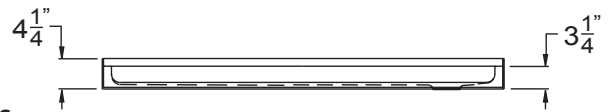

FREEDOM SHOWERS

MODEL: APF6030BFCPAN75 Freedom Accessible Shower Pan

Submittal Data

Product Features

- 60" x 31" x 4 1/4"
- 3/4" barrier free threshold.
- Self-supporting and pre-leveled shower base eliminates mud setting.
- Easy to clean gelcoat finish
- Textured slip-resistant floor
- Center drain location

Code Compliance

- IPC International Plumbing Code
- UPC Uniform Plumbing Code, Meets CSA Standards
- ANSI Z124.2 Standards for Plastic Showers

THRESHOLD VIEW