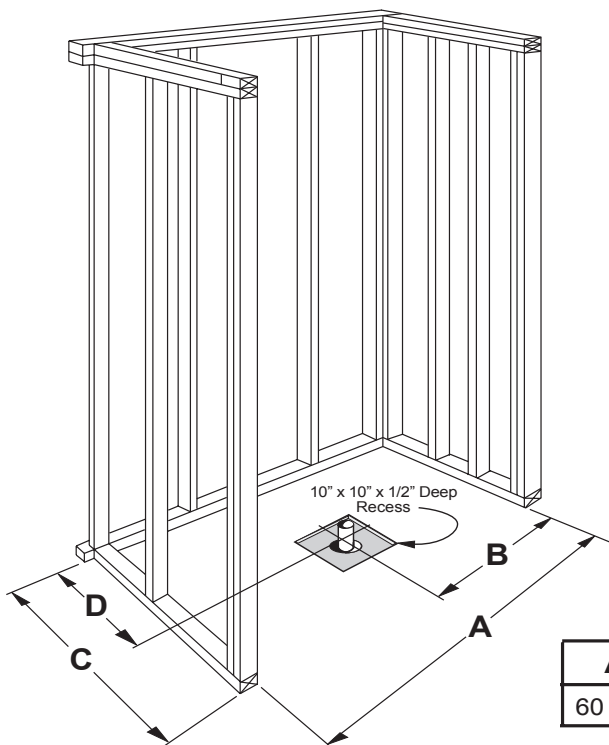

Freedom Accessible Shower Pan 60" x 31"

Model

APF6030BFPCAN75

60" x 31" x 4 1/4"

One Piece Shower Pan

3/4" barrier free threshold
with pre-leveled and
reinforced shower base
for easy installation

Textured Floor

30 Year Manufacturer's Limited Warranty

FREEDOM SHOWERS

MODEL: APF6030BFCPAN75 Freedom Accessible Shower Pan

Submittal Data

Product Features

- 60" x 31" x 4 1/4"
- 3/4" barrier free threshold.
- Self-supporting and pre-leveled shower base eliminates mud setting.
- Easy to clean gelcoat finish
- Textured slip-resistant floor
- Center drain location

Code Compliance

- IPC International Plumbing Code
- UPC Uniform Plumbing Code, Meets CSA Standards
- ANSI Z124.2 Standards for Plastic Showers

THRESHOLD VIEW

A	B	C	D
60 1/4"	30 1/8"	31 1/4"	15"