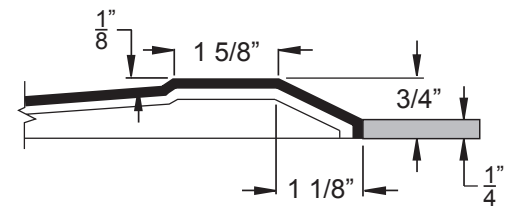

Freedom Accessible Shower Pan 60" x 31"

Model

APF6030BFPCAN75

60" x 31" x 4 1/4"

One Piece Shower Pan

3/4" barrier free threshold
with pre-leveled and
reinforced shower base
for easy installation

Textured Floor

30 Year Manufacturer's Limited Warranty

FREEDOM SHOWERS

MODEL: APF6030BFCPAN75 Freedom Accessible Shower Pan

Submittal Data

Product Features

- 60" x 31" x 4 1/4"
- 3/4" barrier free threshold.
- Self-supporting and pre-leveled shower base eliminates mud setting.
- Easy to clean gelcoat finish
- Textured slip-resistant floor
- Center drain location

Code Compliance

- IPC International Plumbing Code
- UPC Uniform Plumbing Code, Meets CSA Standards
- ANSI Z124.2 Standards for Plastic Showers

THRESHOLD VIEW

A	B	C	D
60 1/4"	30 1/8"	31 1/4"	15"