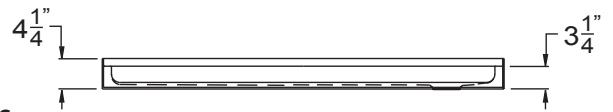

FREE OM SHOWERS

MODEL: APF6030BFCPAN75 Freedom Accessible Shower Pan

Submittal Data

Product Features

- 60" x 31" x 4 1/4"
- 3/4" barrier free threshold.
- Self-supporting and pre-leveled shower base eliminates mud setting.
- Easy to clean gelcoat finish
- Textured slip-resistant floor
- Center drain location

Code Compliance

- IPC International Plumbing Code
- UPC Uniform Plumbing Code, Meets CSA Standards
- ANSI Z124.2 Standards for Plastic Showers

THRESHOLD VIEW