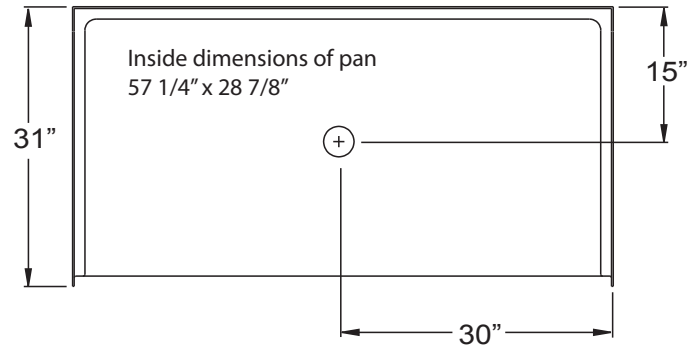

Freedom Accessible Shower Pan 60" x 31"

Model

APF6030BFPCAN75

60" x 31" x 4 1/4"

One Piece Shower Pan

3/4" barrier free threshold
with pre-leveled and
reinforced shower base
for easy installation

Textured Floor

30 Year Manufacturer's Limited Warranty

FREE OM SHOWERS

MODEL: APF6030BFCPAN75 Freedom Accessible Shower Pan

Submittal Data

Product Features

- 60" x 31" x 4 1/4"
- 3/4" barrier free threshold.
- Self-supporting and pre-leveled shower base eliminates mud setting.
- Easy to clean gelcoat finish
- Textured slip-resistant floor
- Center drain location

Code Compliance

- IPC International Plumbing Code
- UPC Uniform Plumbing Code, Meets CSA Standards
- ANSI Z124.2 Standards for Plastic Showers

THRESHOLD VIEW

A	B	C	D
60 1/4"	30 1/8"	31 1/4"	15"