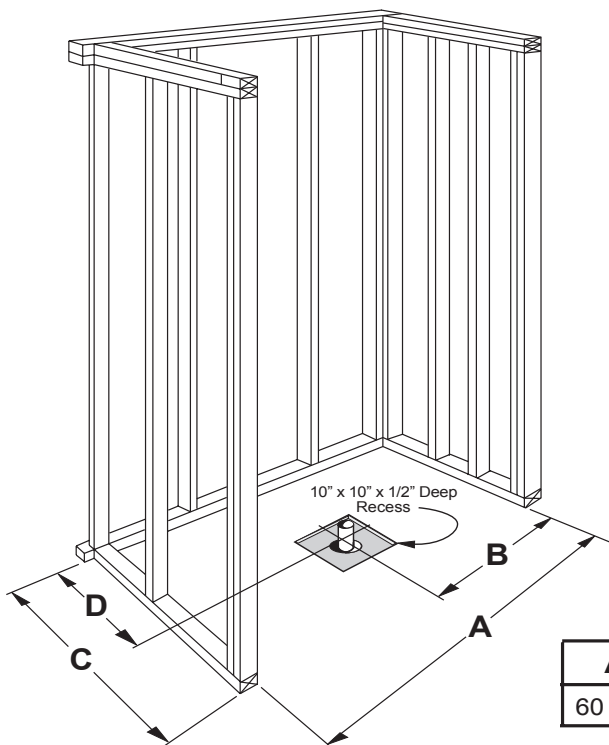

Freedom Accessible Shower Pan 60" x 31"

Model

APF6030BFPCAN75

60" x 31" x 4 1/4"

One Piece Shower Pan

3/4" barrier free threshold
with pre-leveled and
reinforced shower base
for easy installation

Textured Floor

30 Year Manufacturer's Limited Warranty

FREE OM SHOWERS

MODEL: APF6030BFCPAN75 Freedom Accessible Shower Pan

Submittal Data

Product Features

- 60" x 31" x 4 1/4"
- 3/4" barrier free threshold.
- Self-supporting and pre-leveled shower base eliminates mud setting.
- Easy to clean gelcoat finish
- Textured slip-resistant floor
- Center drain location

Code Compliance

- IPC International Plumbing Code
- UPC Uniform Plumbing Code, Meets CSA Standards
- ANSI Z124.2 Standards for Plastic Showers

THRESHOLD VIEW

A	B	C	D
60 1/4"	30 1/8"	31 1/4"	15"