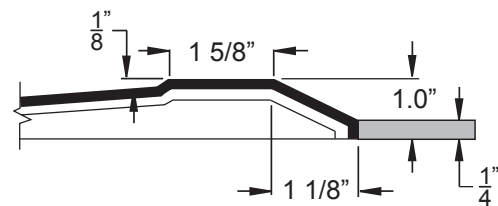

Freedom Accessible Shower Pan 60" x 31"

Model APF6030BFPAN

60" x 31" x 4 1/2"

One Piece Shower Pan

1" barrier free threshold
with pre-leveled and
reinforced shower base
for easy installation

Textured Floor

30 Year Manufacturer's Limited Warranty

FREEDOM SHOWERS

MODEL: APF6030BFPAN Freedom Accessible Shower Pan

Submittal Data

Product Features

- 60" x 31" x 4 1/2"
- 1" barrier free threshold.
- Self-supporting and pre-leveled shower base eliminates mud setting.
- Easy to clean gelcoat finish
- Textured slip-resistant floor
- Left or right drain location

Code Compliance

- IPC International Plumbing Code
- UPC Uniform Plumbing Code
- ANSI Z124.2 Standards for Plastic Showers

Inside dimensions of pan
57 1/4" x 28 7/8"

THRESHOLD VIEW

A	B	C	D
60 1/4"	8 1/2"	31 1/4"	15"