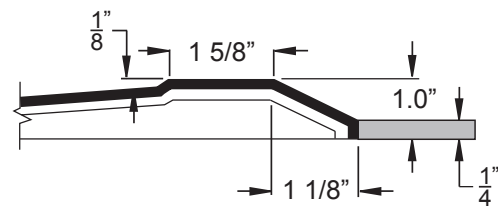

### Submittal Data

#### Product Features

- 60" x 31" x 4 1/2"
- 1" barrier free threshold.
- Self-supporting and pre-leveled shower base eliminates mud setting.
- Easy to clean gelcoat finish
- Textured slip-resistant floor
- Left or right drain location

#### Code Compliance

- IPC International Plumbing Code
- UPC Uniform Plumbing Code
- ANSI Z124.2 Standards for Plastic Showers

Inside dimensions of pan  
57 1/4" x 28 7/8"

THRESHOLD VIEW

A	B	C	D
60 1/4"	8 1/2"	31 1/4"	15"