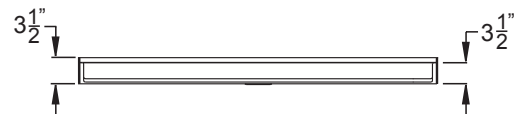

30 Year Manufacturer's Limited Warranty

FREEDOM SHOWERS

MODEL: APF6030BFPAN Freedom Accessible Shower Pan

Submittal Data

Product Features

- 60" x 31" x 4 1/2"
- 1" barrier free threshold.
- Self-supporting and pre-leveled shower base eliminates mud setting.
- Easy to clean gelcoat finish
- Textured slip-resistant floor
- Left or right drain location

Code Compliance

- IPC International Plumbing Code
- UPC Uniform Plumbing Code
- ANSI Z124.2 Standards for Plastic Showers

Inside dimensions of pan
57 1/4" x 28 7/8"

THRESHOLD VIEW

A	B	C	D
60 1/4"	8 1/2"	31 1/4"	15"