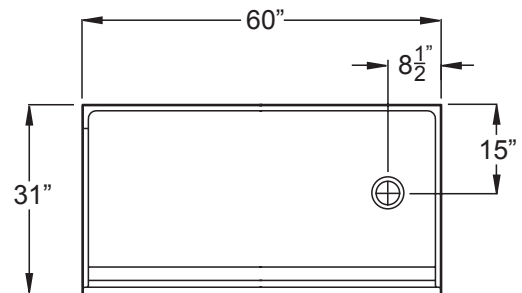

Freedom Accessible Shower Pan 60" x 31"

Model APF6030BFPAN

60" x 31" x 4 1/2"

One Piece Shower Pan

1" barrier free threshold
with pre-leveled and
reinforced shower base
for easy installation

Textured Floor

30 Year Manufacturer's Limited Warranty

FREEDOM SHOWERS

MODEL: APF6030BFPAN Freedom Accessible Shower Pan

Submittal Data

Product Features

- 60" x 31" x 4 1/2"
- 1" barrier free threshold.
- Self-supporting and pre-leveled shower base eliminates mud setting.
- Easy to clean gelcoat finish
- Textured slip-resistant floor
- Left or right drain location

Code Compliance

- IPC International Plumbing Code
- UPC Uniform Plumbing Code
- ANSI Z124.2 Standards for Plastic Showers

Inside dimensions of pan
57 1/4" x 28 7/8"

THRESHOLD VIEW

A	B	C	D
60 1/4"	8 1/2"	31 1/4"	15"