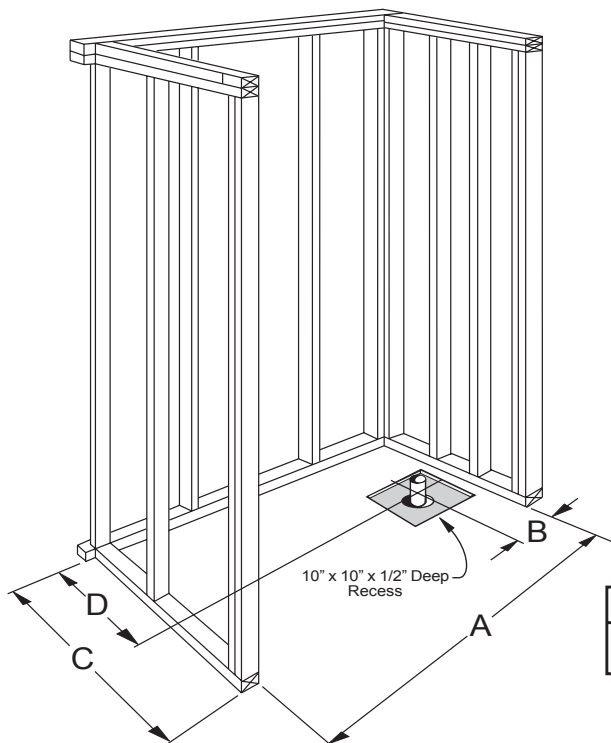

Freedom Accessible Shower Pan 60" x 31"

Model APF6030BFPAN

60" x 31" x 4 1/2"

One Piece Shower Pan

1" barrier free threshold
with pre-leveled and
reinforced shower base
for easy installation

Textured Floor

30 Year Manufacturer's Limited Warranty

FREEDOM SHOWERS

MODEL: APF6030BFPAN Freedom Accessible Shower Pan

Submittal Data

Product Features

- 60" x 31" x 4 1/2"
- 1" barrier free threshold.
- Self-supporting and pre-leveled shower base eliminates mud setting.
- Easy to clean gelcoat finish
- Textured slip-resistant floor
- Left or right drain location

Code Compliance

- IPC International Plumbing Code
- UPC Uniform Plumbing Code
- ANSI Z124.2 Standards for Plastic Showers

Inside dimensions of pan
57 1/4" x 28 7/8"

THRESHOLD VIEW

A	B	C	D
60 1/4"	8 1/2"	31 1/4"	15"