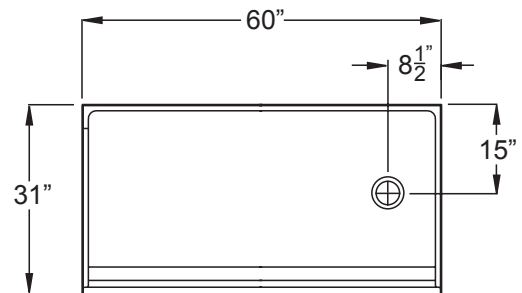

### Submittal Data

#### Product Features

- 60" x 31" x 4 1/2"
- 1" barrier free threshold.
- Self-supporting and pre-leveled shower base eliminates mud setting.
- Easy to clean gelcoat finish
- Textured slip-resistant floor
- Left or right drain location

#### Code Compliance

- IPC International Plumbing Code
- UPC Uniform Plumbing Code
- ANSI Z124.2 Standards for Plastic Showers

Inside dimensions of pan  
57 1/4" x 28 7/8"

THRESHOLD VIEW

A	B	C	D
60 1/4"	8 1/2"	31 1/4"	15"