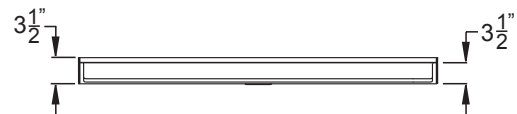

### Submittal Data

#### Product Features

- 60" x 31" x 4 1/2"
- 1" barrier free threshold.
- Self-supporting and pre-leveled shower base eliminates mud setting.
- Easy to clean gelcoat finish
- Textured slip-resistant floor
- Left or right drain location

#### Code Compliance

- IPC International Plumbing Code
- UPC Uniform Plumbing Code
- ANSI Z124.2 Standards for Plastic Showers

Inside dimensions of pan  
57 1/4" x 28 7/8"

THRESHOLD VIEW

A	B	C	D
60 1/4"	8 1/2"	31 1/4"	15"