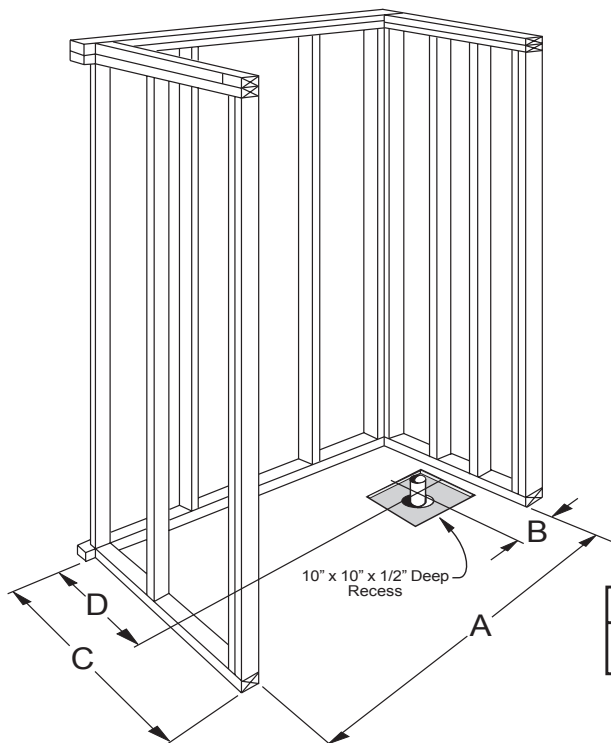

## Freedom Accessible Shower Pan 60" x 31"

Model APF6030BFPAN

60" x 31" x 4 1/2"

One Piece Shower Pan

1" barrier free threshold  
with pre-leveled and  
reinforced shower base  
for easy installation

Textured Floor

#### Product Features

- 60" x 31" x 4 1/2"
- 1" barrier free threshold.
- Self-supporting and pre-leveled shower base eliminates mud setting.
- Easy to clean gelcoat finish
- Textured slip-resistant floor
- Left or right drain location

#### Code Compliance

- IPC International Plumbing Code
- UPC Uniform Plumbing Code
- ANSI Z124.2 Standards for Plastic Showers

Inside dimensions of pan  
57 1/4" x 28 7/8"

THRESHOLD VIEW

A	B	C	D
60 1/4"	8 1/2"	31 1/4"	15"