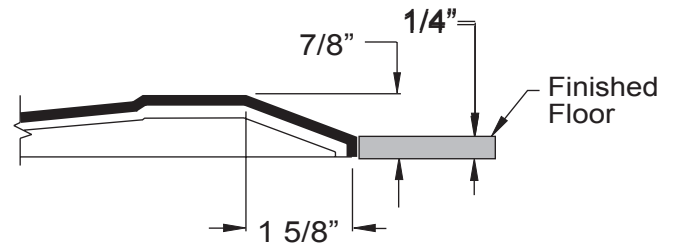

#### Product Features

- 60" x 37" x 4 1/2"
- 7/8" barrier free threshold.
- Self-supporting and pre-leveled shower base eliminates mud setting.
- Easy to clean gelcoat finish
- Textured slip-resistant floor
- Center drain location

#### Code Compliance

- IPC International Plumbing Code
- UPC Uniform Plumbing Code
- ANSI Z124.2 Standards for Plastic Showers

TOP VIEW

FRONT ELEVATION

THRESHOLD VIEW

	A	B	C	D
6036 PAN	60 1/4"	30 1/8"	37 1/4"	18 1/8"