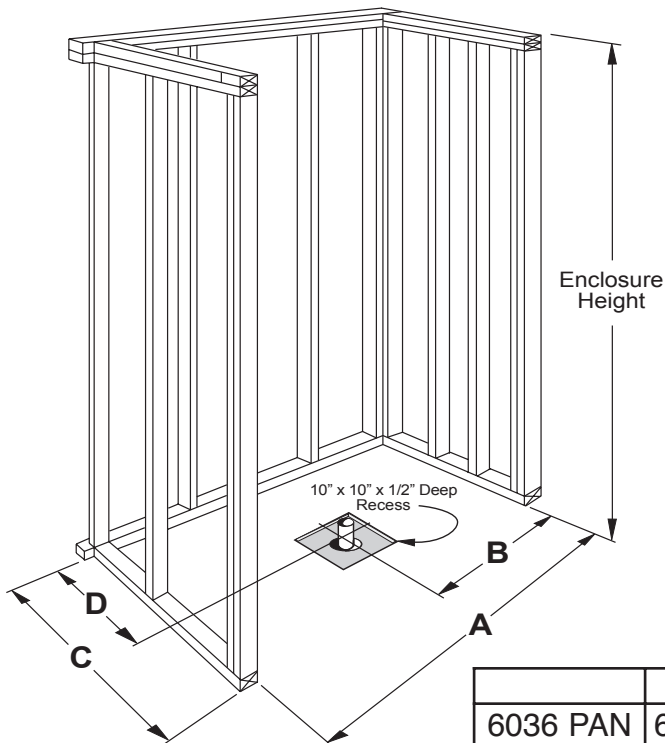

Freedom Accessible Shower Pan 60" x 37"

Model APF6036BFPAN

60" x 37" x 4 1/2"

One Piece Shower Pan

7/8" barrier free threshold
with pre-leveled and
reinforced shower base
for easy installation

Textured Floor

FREE OM SHOWERS

MODEL: APF6036BFPAN Freedom Accessible Shower Pan

Submittal Data

Product Features

- 60" x 37" x 4 1/2"
- 7/8" barrier free threshold.
- Self-supporting and pre-leveled shower base eliminates mud setting.
- Easy to clean gelcoat finish
- Textured slip-resistant floor
- Center drain location

Code Compliance

- IPC International Plumbing Code
- UPC Uniform Plumbing Code
- ANSI Z124.2 Standards for Plastic Showers

TOP VIEW

FRONT ELEVATION

THRESHOLD VIEW

	A	B	C	D
6036 PAN	60 1/4"	30 1/8"	37 1/4"	18 1/8"