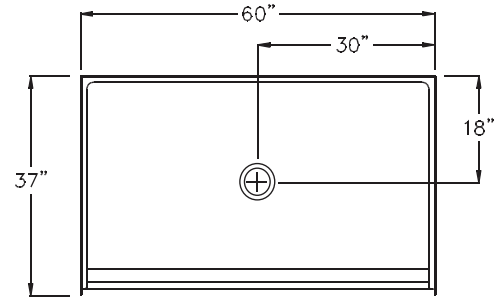

Freedom Accessible Shower Pan 60" x 37"

Model APF6036BFPAN

60" x 37" x 4 1/2"

One Piece Shower Pan

7/8" barrier free threshold
with pre-leveled and
reinforced shower base
for easy installation

Textured Floor

FREE OM SHOWERS

MODEL: APF6036BFPAN Freedom Accessible Shower Pan

Submittal Data

Product Features

- 60" x 37" x 4 1/2"
- 7/8" barrier free threshold.
- Self-supporting and pre-leveled shower base eliminates mud setting.
- Easy to clean gelcoat finish
- Textured slip-resistant floor
- Center drain location

Code Compliance

- IPC International Plumbing Code
- UPC Uniform Plumbing Code
- ANSI Z124.2 Standards for Plastic Showers

TOP VIEW

FRONT ELEVATION

THRESHOLD VIEW

	A	B	C	D
6036 PAN	60 1/4"	30 1/8"	37 1/4"	18 1/8"