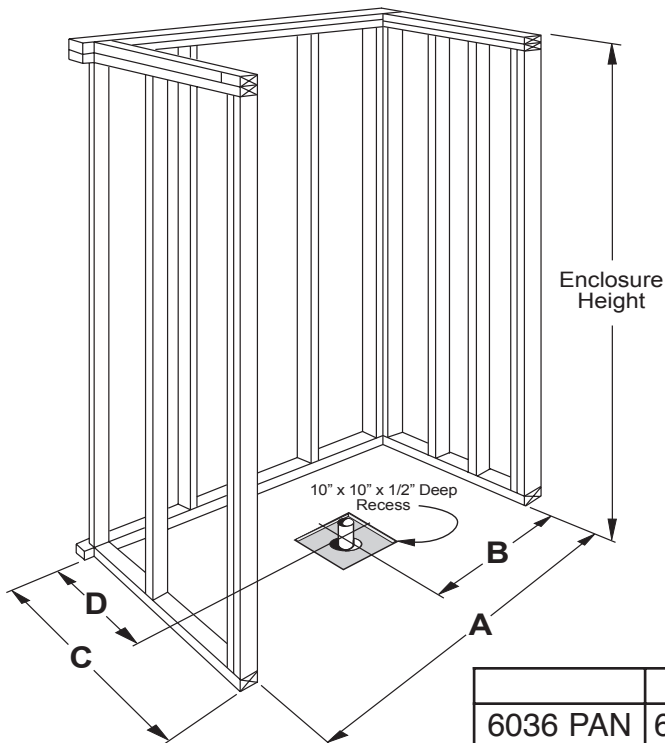

## Freedom Accessible Shower Pan 60" x 37"

### Model APF6036BFPAN

60" x 37" x 4 1/2"

One Piece Shower Pan

7/8" barrier free threshold  
with pre-leveled and  
reinforced shower base  
for easy installation

Textured Floor

**30 Year Manufacturer's Limited Warranty**

#### Product Features

- 60" x 37" x 4 1/2"
- 7/8" barrier free threshold.
- Self-supporting and pre-leveled shower base eliminates mud setting.
- Easy to clean gelcoat finish
- Textured slip-resistant floor
- Center drain location

#### Code Compliance

- IPC International Plumbing Code
- UPC Uniform Plumbing Code
- ANSI Z124.2 Standards for Plastic Showers

TOP VIEW

FRONT ELEVATION

THRESHOLD VIEW

	A	B	C	D
6036 PAN	60 1/4"	30 1/8"	37 1/4"	18 1/8"