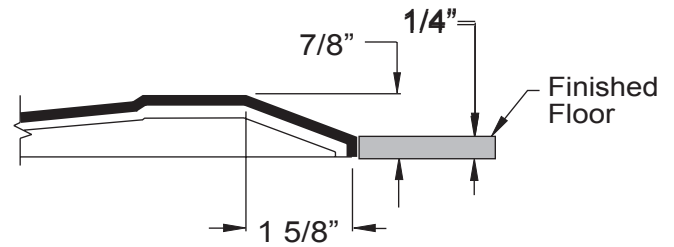

Freedom Accessible Shower Pan 60" x 37"

Model APF6036BFPAN

60" x 37" x 4 1/2"

One Piece Shower Pan

7/8" barrier free threshold
with pre-leveled and
reinforced shower base
for easy installation

Textured Floor

FREE OM SHOWERS

MODEL: APF6036BFPAN Freedom Accessible Shower Pan

Submittal Data

Product Features

- 60" x 37" x 4 1/2"
- 7/8" barrier free threshold.
- Self-supporting and pre-leveled shower base eliminates mud setting.
- Easy to clean gelcoat finish
- Textured slip-resistant floor
- Center drain location

Code Compliance

- IPC International Plumbing Code
- UPC Uniform Plumbing Code
- ANSI Z124.2 Standards for Plastic Showers

TOP VIEW

FRONT ELEVATION

THRESHOLD VIEW

	A	B	C	D
6036 PAN	60 1/4"	30 1/8"	37 1/4"	18 1/8"