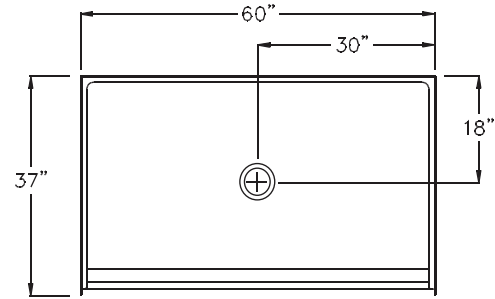

FREE OM SHOWERS

MODEL: APF6036BFPAN Freedom Accessible Shower Pan

Submittal Data

Product Features

- 60" x 37" x 4 1/2"
- 7/8" barrier free threshold.
- Self-supporting and pre-leveled shower base eliminates mud setting.
- Easy to clean gelcoat finish
- Textured slip-resistant floor
- Center drain location

Code Compliance

- IPC International Plumbing Code
- UPC Uniform Plumbing Code
- ANSI Z124.2 Standards for Plastic Showers

TOP VIEW