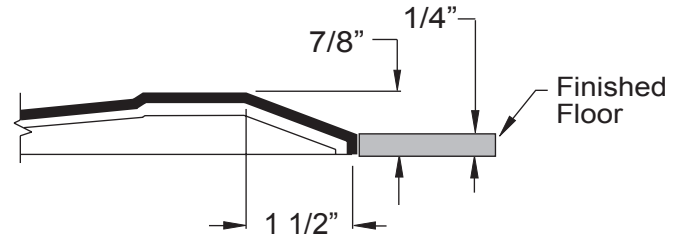

Freedom Accessible Shower Pan 60" x 49"

Model APF6048BFPAN

60" x 49" x 4 1/2"

One Piece Shower Pan

7/8" barrier free threshold
with pre-leveled and
reinforced shower base
for easy installation

Textured Floor

FREE OM SHOWERS

MODEL: APF6048BFPAN Freedom Accessible Shower Pan

Submittal Data

Product Features

- 60" x 49" x 4 1/2"
- One piece Shower Pan
- 7/8" barrier free threshold
- Self-supporting and pre-leveled shower base eliminates mud setting
- Easy to clean gelcoat finish
- Textured slip-resistant floor
- Center drain location

Code Compliance

- IPC International Plumbing Code
- UPC Uniform Plumbing Code
- ANSI Z124.2 Standards for Plastic Showers

TOP VIEW

FRONT ELEVATION

THRESHOLD VIEW

	A	B	C	D
6048 PAN	60 1/4"	30 1/8"	49 1/4"	24 1/8"