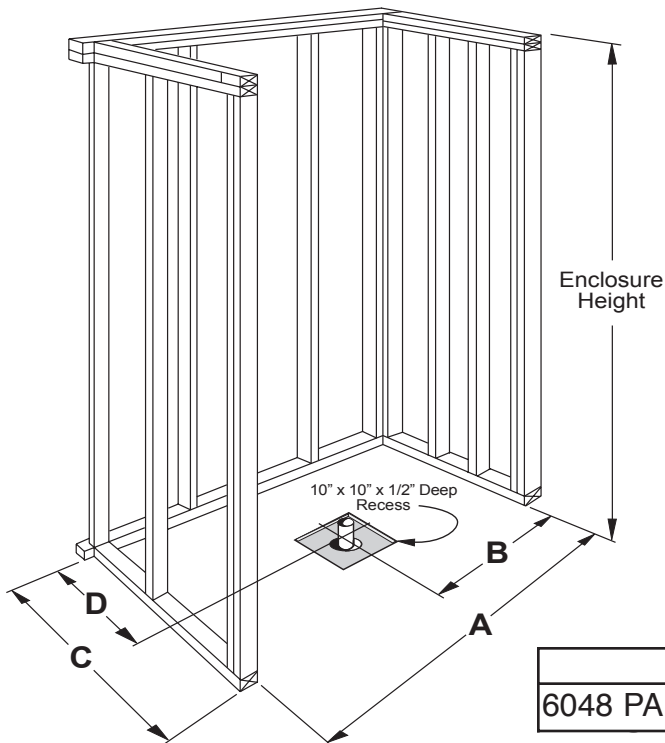

## Freedom Accessible Shower Pan 60" x 49"

Model APF6048BFPAN

60" x 49" x 4 1/2"

One Piece Shower Pan

7/8" barrier free threshold  
with pre-leveled and  
reinforced shower base  
for easy installation

Textured Floor

#### Product Features

- 60" x 49" x 4 1/2"
- One piece Shower Pan
- 7/8" barrier free threshold
- Self-supporting and pre-leveled shower base eliminates mud setting
- Easy to clean gelcoat finish
- Textured slip-resistant floor
- Center drain location

#### Code Compliance

- IPC International Plumbing Code
- UPC Uniform Plumbing Code
- ANSI Z124.2 Standards for Plastic Showers

TOP VIEW

FRONT ELEVATION

THRESHOLD VIEW

	A	B	C	D
6048 PAN	60 1/4"	30 1/8"	49 1/4"	24 1/8"