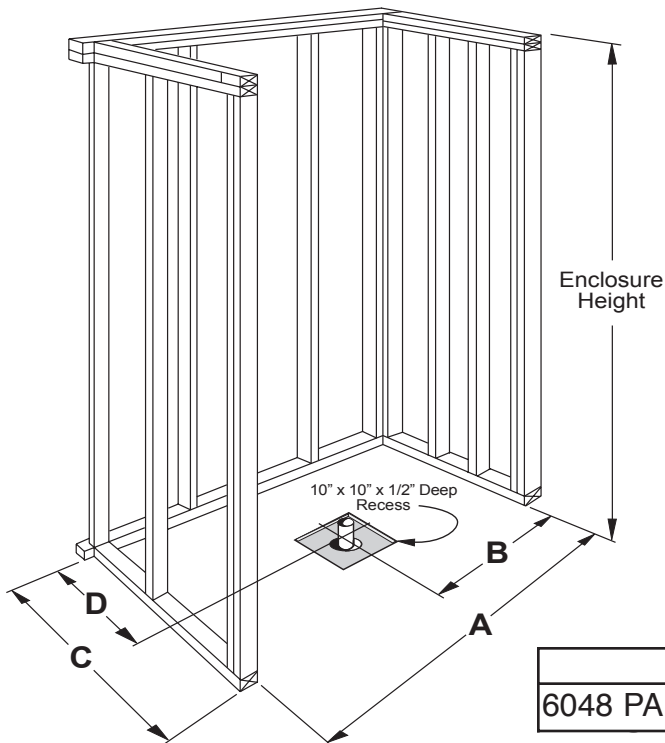

A	B	C	D
6048 PAN	60 1/4"	30 1/8"	49 1/4"	24 1/8"