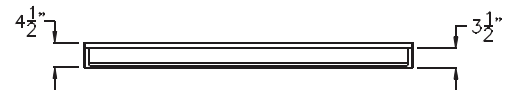

FRONT ELEVATION