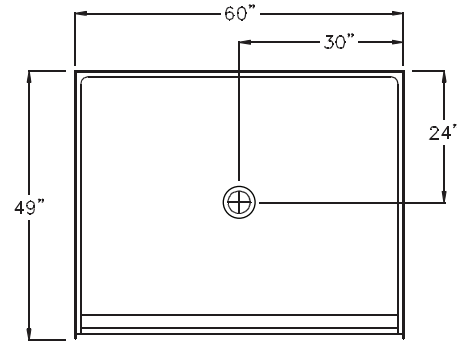

FREE OM SHOWERS

MODEL: APF6048BFPAN Freedom Accessible Shower Pan

Submittal Data

Product Features

- 60" x 49" x 4 1/2"
- One piece Shower Pan
- 7/8" barrier free threshold
- Self-supporting and pre-leveled shower base eliminates mud setting
- Easy to clean gelcoat finish
- Textured slip-resistant floor
- Center drain location

Code Compliance

- IPC International Plumbing Code
- UPC Uniform Plumbing Code
- ANSI Z124.2 Standards for Plastic Showers

TOP VIEW