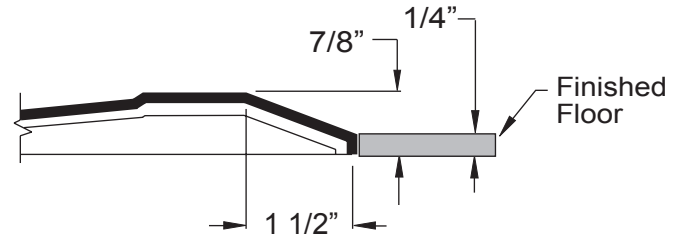

#### Product Features

- 60" x 49" x 4 1/2"
- One piece Shower Pan
- 7/8" barrier free threshold
- Self-supporting and pre-leveled shower base eliminates mud setting
- Easy to clean gelcoat finish
- Textured slip-resistant floor
- Center drain location

#### Code Compliance

- IPC International Plumbing Code
- UPC Uniform Plumbing Code
- ANSI Z124.2 Standards for Plastic Showers

TOP VIEW

FRONT ELEVATION

THRESHOLD VIEW

	A	B	C	D
6048 PAN	60 1/4"	30 1/8"	49 1/4"	24 1/8"