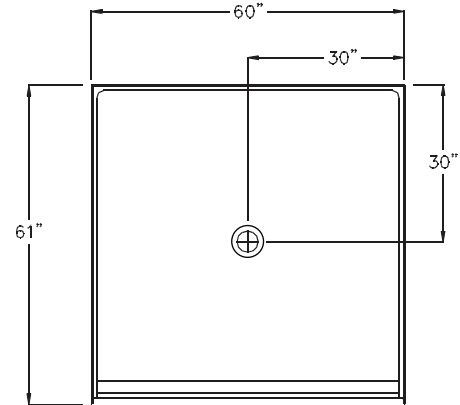

FREE OM SHOWERS

MODEL: APF6060BFPAN Freedom Accessible Shower Pan

Submittal Data

Product Features

- 60" x 61" x 4 1/2"
- One piece Shower Pan
- 1 1/8" barrier free threshold
- Self-supporting and pre-leveled shower base eliminates mud setting
- Easy to clean gelcoat finish
- Textured slip-resistant floor
- Center drain location

Code Compliance

- IPC International Plumbing Code
- UPC Uniform Plumbing Code
- ANSI Z124.2 Standards for Plastic Showers

TOP VIEW