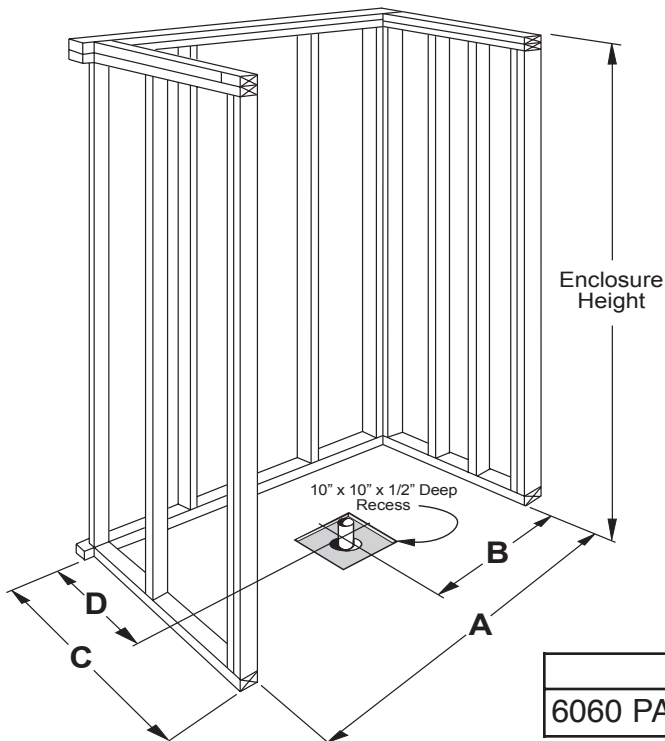

Freedom Accessible Shower Pan 60" x 61"

Model APF6060BFPAN

60" x 61" x 4 1/2"

One Piece Shower Pan

1 1/8" barrier free threshold
with pre-leveled and
reinforced shower base
for easy installation

Textured Floor

30 Year Manufacturer's Limited Warranty

FREE OM SHOWERS

MODEL: APF6060BFPAN Freedom Accessible Shower Pan

Submittal Data

Product Features

- 60" x 61" x 4 1/2"
- One piece Shower Pan
- 1 1/8" barrier free threshold
- Self-supporting and pre-leveled shower base eliminates mud setting
- Easy to clean gelcoat finish
- Textured slip-resistant floor
- Center drain location

Code Compliance

- IPC International Plumbing Code
- UPC Uniform Plumbing Code
- ANSI Z124.2 Standards for Plastic Showers

TOP VIEW

FRONT ELEVATION

THRESHOLD VIEW

	A	B	C	D
6060 PAN	60 1/4"	30 1/8"	61 1/4"	30 1/8"