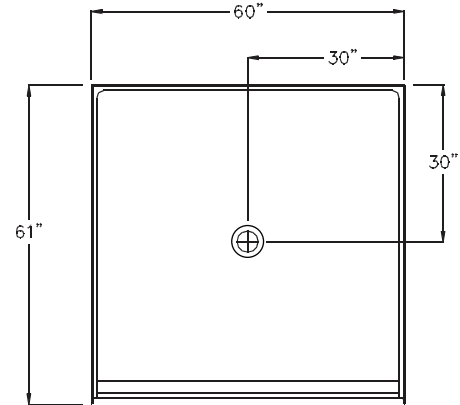

Freedom Accessible Shower Pan 60" x 61"

Model APF6060BFPAN

60" x 61" x 4 1/2"

One Piece Shower Pan

1 1/8" barrier free threshold
with pre-leveled and
reinforced shower base
for easy installation

Textured Floor

30 Year Manufacturer's Limited Warranty

FREE OM SHOWERS

MODEL: APF6060BFPAN Freedom Accessible Shower Pan

Submittal Data

Product Features

- 60" x 61" x 4 1/2"
- One piece Shower Pan
- 1 1/8" barrier free threshold
- Self-supporting and pre-leveled shower base eliminates mud setting
- Easy to clean gelcoat finish
- Textured slip-resistant floor
- Center drain location

Code Compliance

- IPC International Plumbing Code
- UPC Uniform Plumbing Code
- ANSI Z124.2 Standards for Plastic Showers

TOP VIEW

FRONT ELEVATION

THRESHOLD VIEW

	A	B	C	D
6060 PAN	60 1/4"	30 1/8"	61 1/4"	30 1/8"