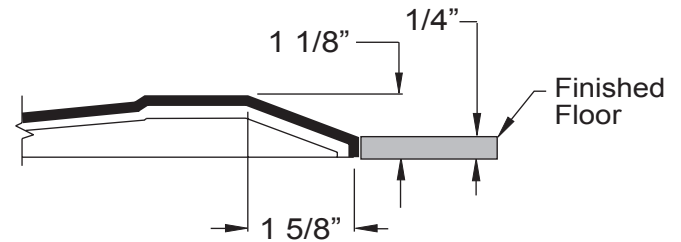

#### Product Features

- 60" x 61" x 4 1/2"
- One piece Shower Pan
- 1 1/8" barrier free threshold
- Self-supporting and pre-leveled shower base eliminates mud setting
- Easy to clean gelcoat finish
- Textured slip-resistant floor
- Center drain location

#### Code Compliance

- IPC International Plumbing Code
- UPC Uniform Plumbing Code
- ANSI Z124.2 Standards for Plastic Showers

TOP VIEW

FRONT ELEVATION

THRESHOLD VIEW

	A	B	C	D
6060 PAN	60 1/4"	30 1/8"	61 1/4"	30 1/8"