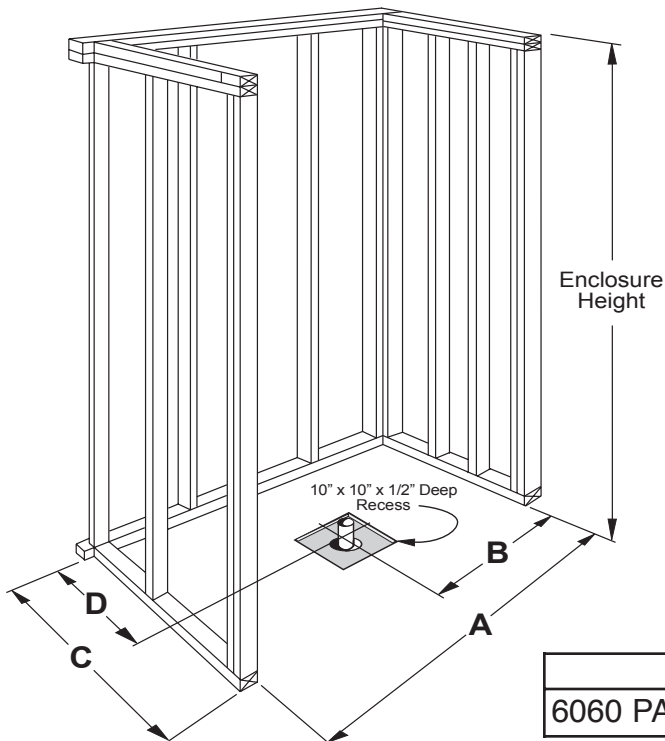

## Freedom Accessible Shower Pan 60" x 61"

Model APF6060BFPAN

60" x 61" x 4 1/2"

One Piece Shower Pan

1 1/8" barrier free threshold  
with pre-leveled and  
reinforced shower base  
for easy installation

Textured Floor

#### Product Features

- 60" x 61" x 4 1/2"
- One piece Shower Pan
- 1 1/8" barrier free threshold
- Self-supporting and pre-leveled shower base eliminates mud setting
- Easy to clean gelcoat finish
- Textured slip-resistant floor
- Center drain location

#### Code Compliance

- IPC International Plumbing Code
- UPC Uniform Plumbing Code
- ANSI Z124.2 Standards for Plastic Showers

TOP VIEW

FRONT ELEVATION

THRESHOLD VIEW

	A	B	C	D
6060 PAN	60 1/4"	30 1/8"	61 1/4"	30 1/8"