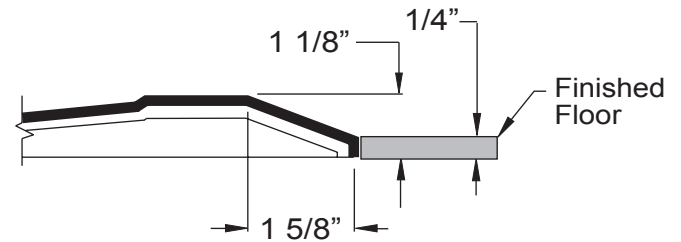

Freedom Accessible Shower Pan 60" x 61"

Model APF6060BFPAN

60" x 61" x 4 1/2"

One Piece Shower Pan

1 1/8" barrier free threshold
with pre-leveled and
reinforced shower base
for easy installation

Textured Floor

30 Year Manufacturer's Limited Warranty

FREE OM SHOWERS

MODEL: APF6060BFPAN Freedom Accessible Shower Pan

Submittal Data

Product Features

- 60" x 61" x 4 1/2"
- One piece Shower Pan
- 1 1/8" barrier free threshold
- Self-supporting and pre-leveled shower base eliminates mud setting
- Easy to clean gelcoat finish
- Textured slip-resistant floor
- Center drain location

Code Compliance

- IPC International Plumbing Code
- UPC Uniform Plumbing Code
- ANSI Z124.2 Standards for Plastic Showers

TOP VIEW

FRONT ELEVATION

THRESHOLD VIEW

	A	B	C	D
6060 PAN	60 1/4"	30 1/8"	61 1/4"	30 1/8"